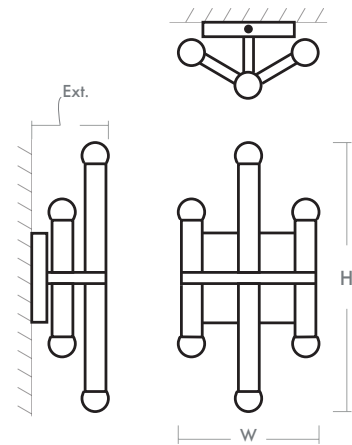

NERO Wall Sconce
3-584-1540

oxygen

FIXTURE TYPE _____

LOCATION _____

PROJECT _____

DATE _____

-1540 Black/Aged Brass

LIGHT SOURCE	(6x) 2.1W LED Arrays, 3000K, CRI 90
LUMINAIRE POWER	16.1W at 120V
RATED LIFE	30000 hr RL
OPTIONAL COLOR TEMPERATURES	3000K Only
LUMEN OUTPUT	Delivered: 366 lm (LM-79)
INPUT VOLTAGE	120V AC, 50/60Hz
DRIVER OUTPUT	720mA, 17W max power
DIMMING	TRIAC Dimming
CONSTRUCTION	Cold Rolled Steel Housing
DIFFUSER	- Frosted Acrylic
FINISHES	Black/Aged Brass (-1540)
MOUNTING	4" Octagonal J-Box
STANDARDS	cETL Damp listed, ADA Compliant, Conforms to UL STD 1598, Certified CAN/CSA STD C22.2 No 250.0.

DIMENSIONS

W:	7.25"
H:	14.125"
Ext:	4.00"
M.C:	7.06" From top of fixture

Order example for standard fixture:
3-584-1540 (x- Voltage - xxx-Sequence # - xx-Finish)
3: 120V Only