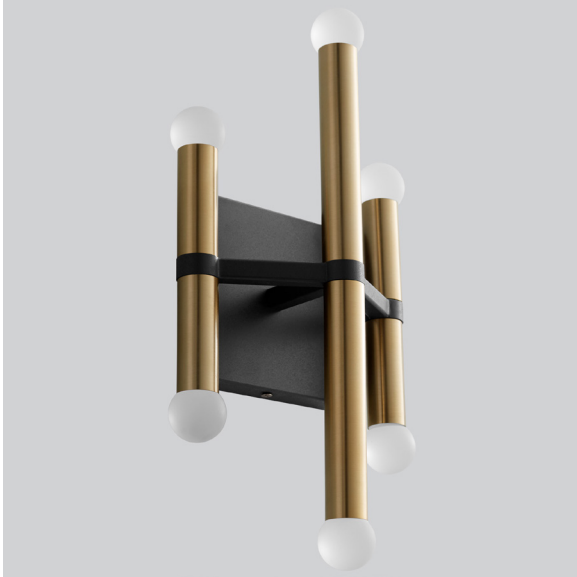

NERO Wall Sconce
3-584-1540

oxygen

FIXTURE TYPE _____

LOCATION _____

PROJECT _____

DATE _____

-1540 Black/Aged Brass

LIGHT SOURCE	(6x) 2.1W LED Arrays, 3000K, CRI 90
LUMINAIRE POWER	16.1W at 120V
RATED LIFE	30000 hr RL
OPTIONAL COLOR TEMPERATURES	3000K Only
LUMEN OUTPUT	Delivered: 366 lm (LM-79)
INPUT VOLTAGE	120V AC, 50/60Hz
DRIVER OUTPUT	720mA, 17W max power
DIMMING	TRIAC Dimming
CONSTRUCTION	Cold Rolled Steel Housing
DIFFUSER	- Frosted Acrylic
FINISHES	Black/Aged Brass (-1540)
MOUNTING	4" Octagonal J-Box
STANDARDS	cETL Damp listed, ADA Compliant, Conforms to UL STD 1598, Certified CAN/CSA STD C22.2 No 250.0.

DIMENSIONS

W:	7.25"
H:	14.125"
Ext:	4.00"
M.C:	7.06" From top of fixture

Order example for standard fixture:
3-584-1540 (x- Voltage - xxx-Sequence # - xx-Finish)
3: 120V Only